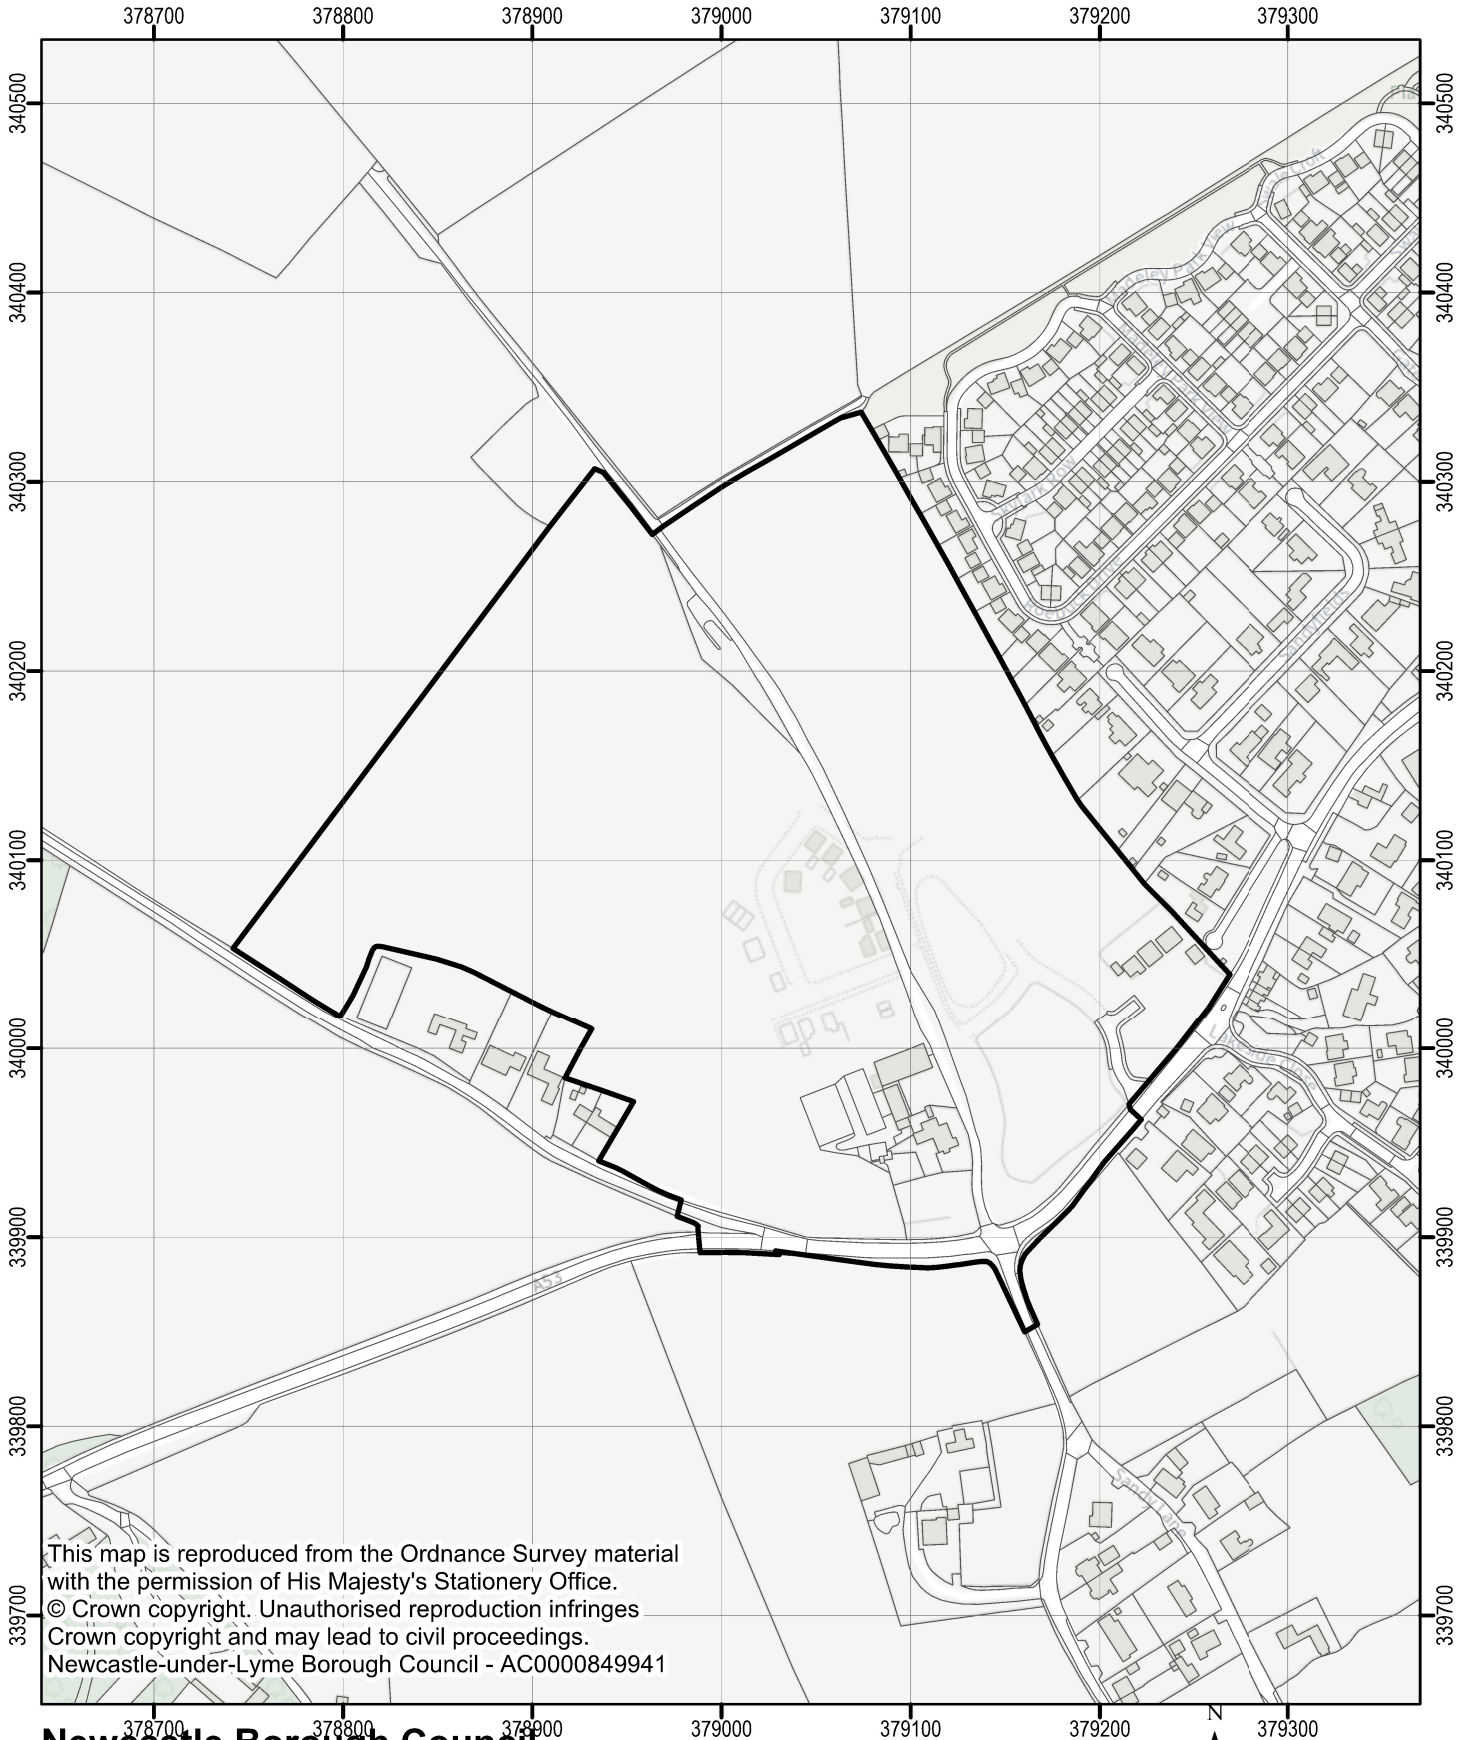

**26/00068/FUL**  
**Baldwins Gate Farm**  
**Newcastle Road**  
**Baldwins Gate**

This map is reproduced from the Ordnance Survey material with the permission of His Majesty's Stationery Office.  
© Crown copyright. Unauthorised reproduction infringes Crown copyright and may lead to civil proceedings.  
Newcastle-under-Lyme Borough Council - AC0000849941

**Newcastle Borough Council**

**1:4,000**